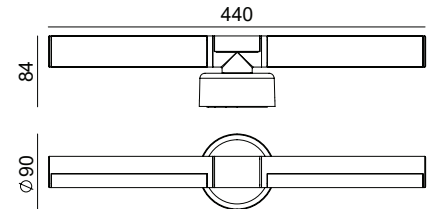

OUTDOOR LIGHT WALL LAMP

TECHNICAL SHEET

KL-452

KEYLIGHT

SPAIN

PRODUCTOS DE ILUMINACION

FEATURES

- 220-240V
- CE ROHS Certified
- Silicon-rubber gasket
- Die-cast aluminium Body
- Powder-coated with pretreatment for outdoor use
- 3-years warranty

SPECIFICATIONS

Product Code	KL-452
Power	13W
Input	220-240V
Luminous flux	550 lm
Color Temperature	2700k-6500k
Beam Angle	120°
Power factor	≥0.82
CRI	80
Finishing Colors	White/Silver Grey/Dark Grey/Black
LED Type	SMD
IP Rating	IP65 Class 1
Size	440mm*84mm*90mm
Warranty	3 years